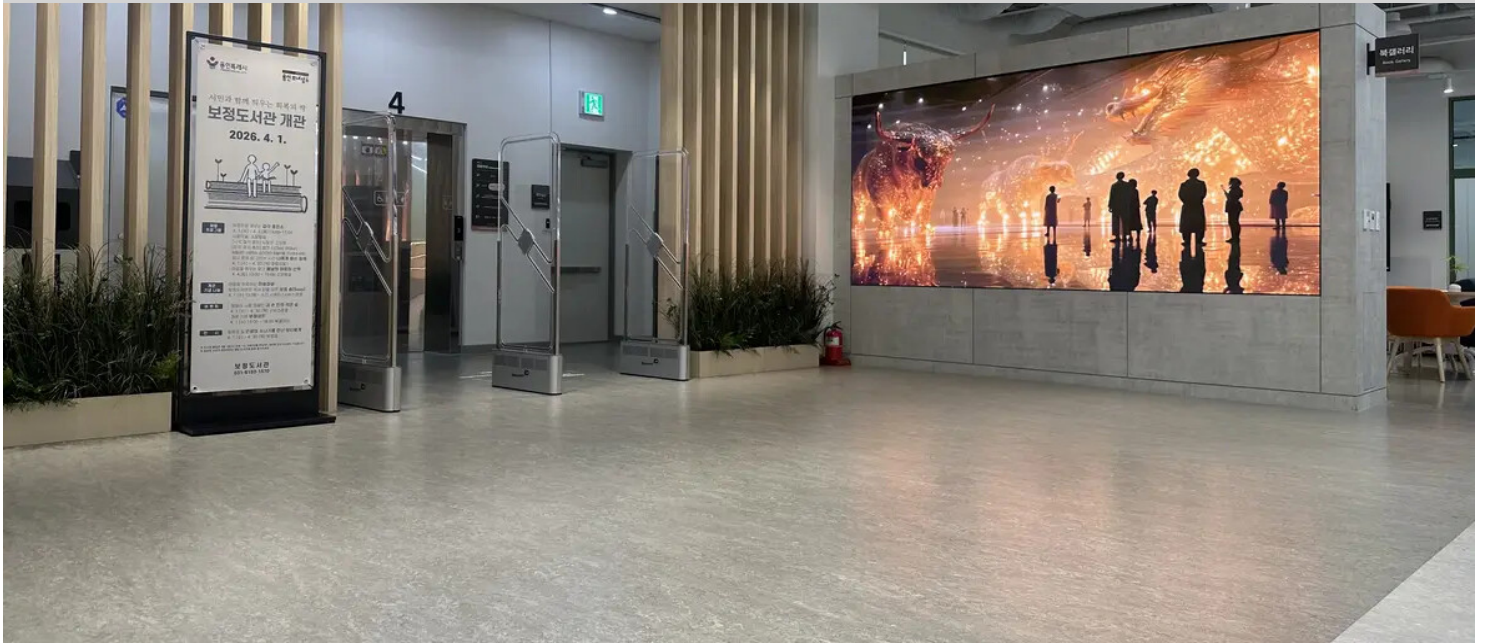

Bojung Mire Human Center

Marmoleum has been installed to the Library in Bojung Mire Human Center. The sections were separated with diverse marmoleum colors and Marmoleum made the space more attractive.